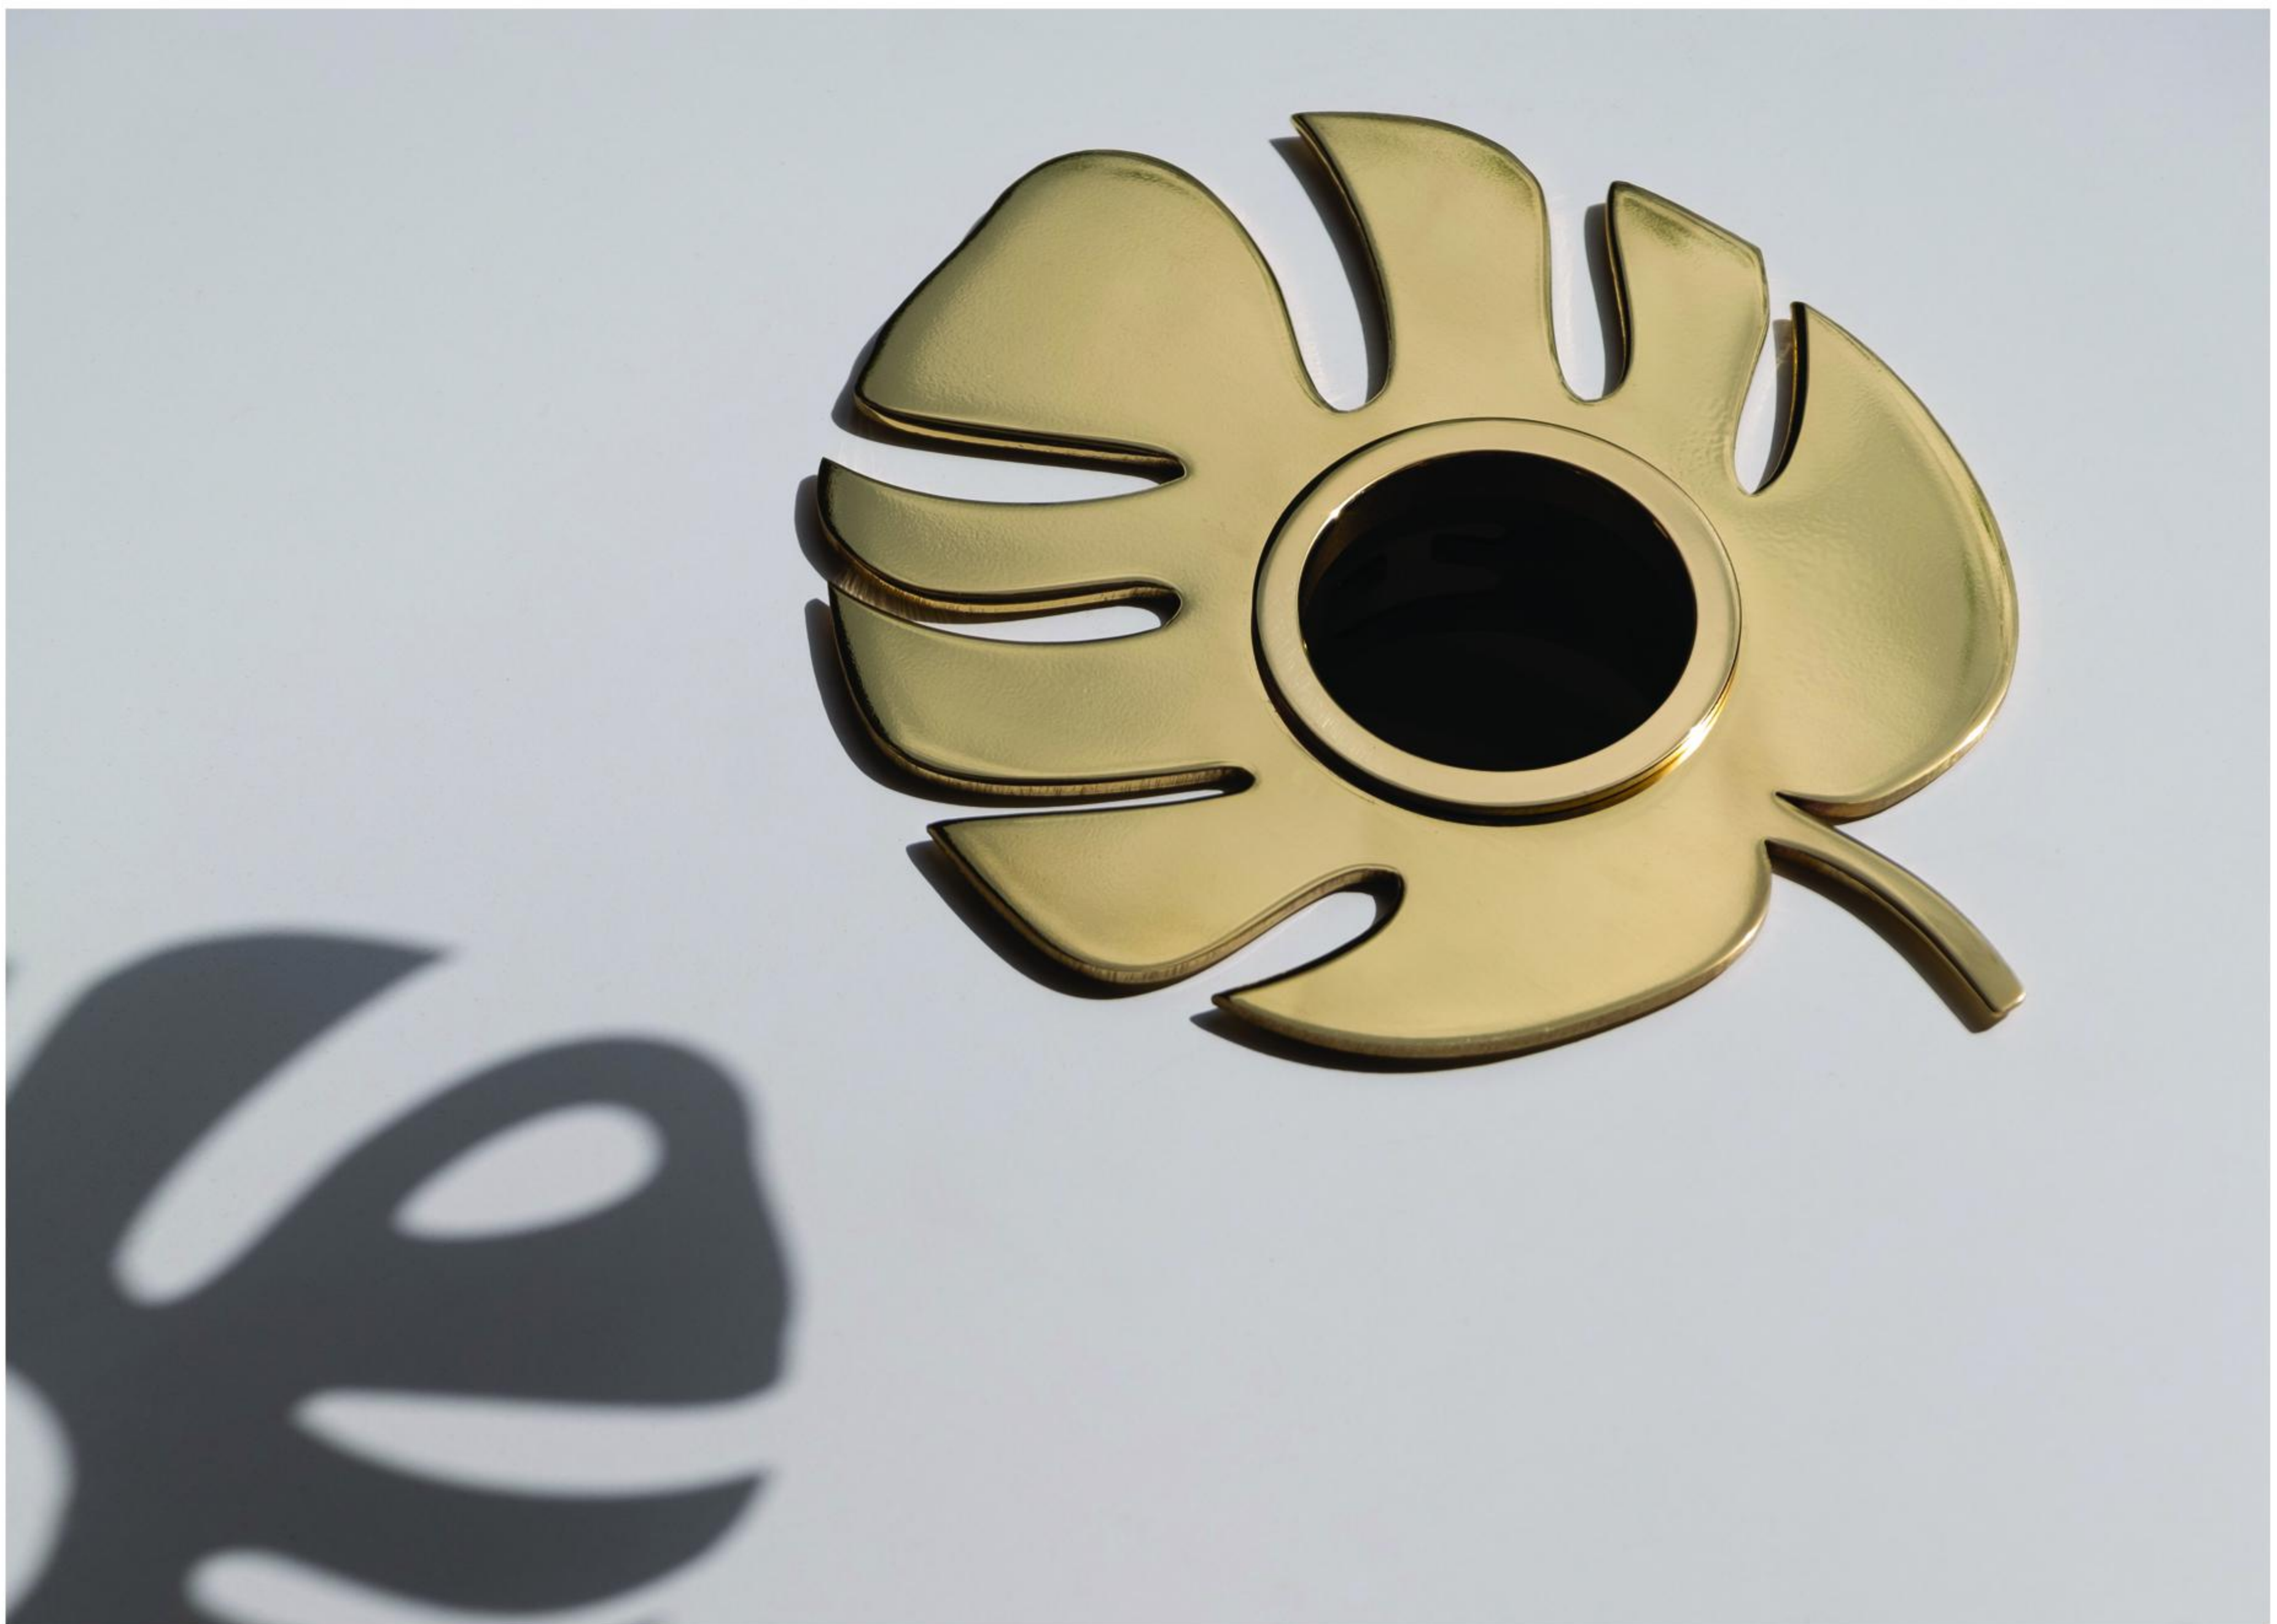

Z E M

“LEAF COLLECTION”

LEAF COLLECTION

INSPIRATION BY **NATURE!**

LEAF collection is characterized by natural leaves geometry.
The unique solution for NEO classic and Modern decoration styles!
The handmade leaf designs are both sculptural artwork and Lighting source.
The based Material is Pure Brass. Produced in Matt and Bright colours.
A wide range of finishes are available based on your order.