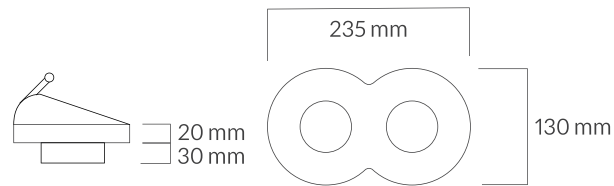

042 www.ZEMgroup.com
Switch To Bright Future!

IP 20