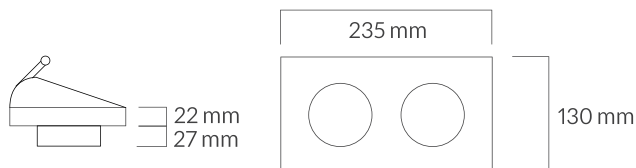

040 www.ZEMgroup.com
Switch To Bright Future!

IP 20