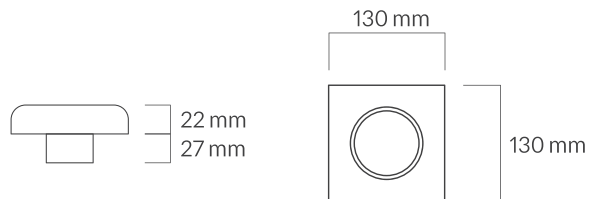

018 www.ZEMgroup.com
Switch To Bright Future!

IP 20