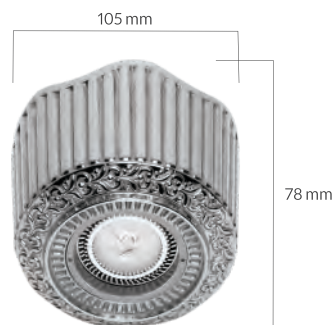

050 www.ZEMgroup.com
Switch To Bright Future!

CE

IP20

702
g

-0.5-