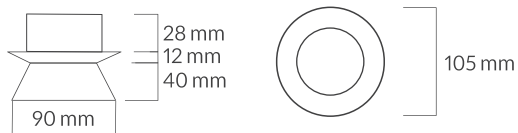

032 www.ZEMgroup.com
Switch To Bright Future!

IP20