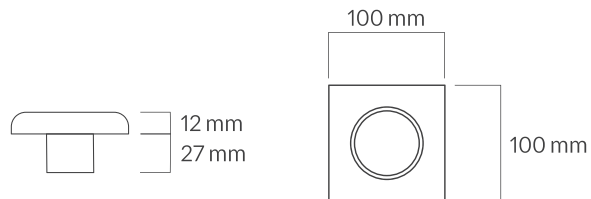

IP 20

005 www.ZEMgroup.com
Switch To Bright Future!