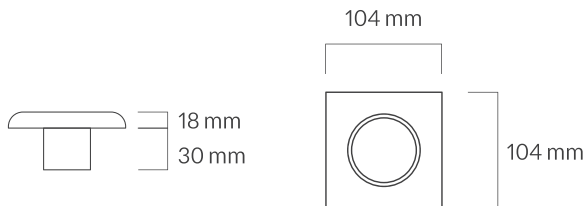

IP 20

033 www.ZEMgroup.com
Switch To Bright Future!