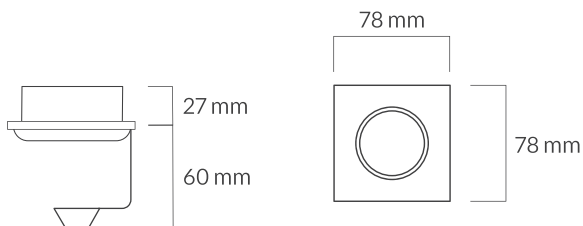

012 www.ZEMgroup.com
Switch To Bright Future!

IP20