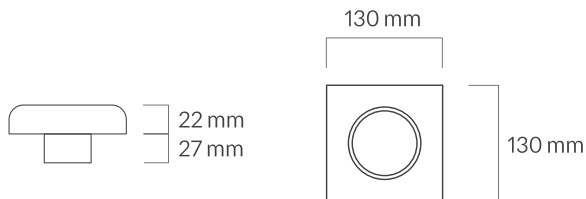

JET BLACK

ZM1024NEEN

CE

IP 20

685
g

95 mm

-0.5-

018 www.ZEMgroup.com
Switch To Bright Future!