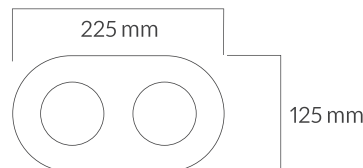

CE

IP20

1106
g

195 X 95 mm

-0.5

039 www.ZEMgroup.com
Switch To Bright Future!