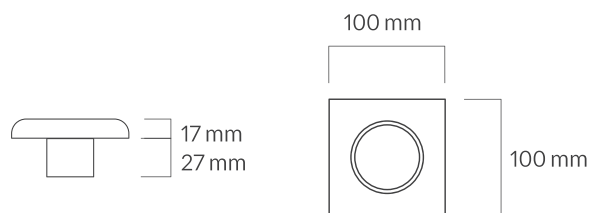

036 www.ZEMgroup.com
Switch To Bright Future!

IP 20