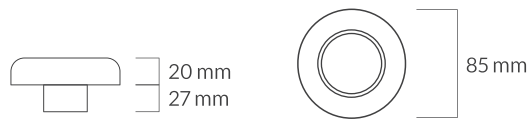

CE

IP 20

270
g

60 mm

-0.5-

007 www.ZEMgroup.com
Switch To Bright Future!