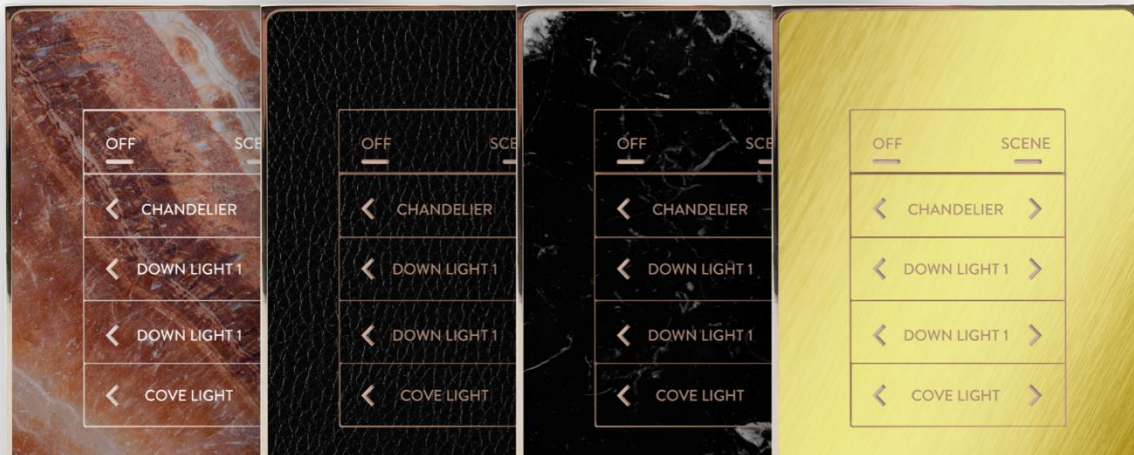

ZEM SMART HOME CATALOGUE

MODERN, SMART SWITCHES

EXPRESS YOUR INDIVIDUALITY
WITH OUR CUSTOMIZED SWITCHES

In contemporary and luxurious environments, where every detail counts, our finishes create some of the bold impressions of luxury and comfort.

METAL COLLECTION

***Bedside panels - left & right side:**

USB A/C + Multi standard socket + French power socket + 6-button Keypad (lights & drapes & curtains)

Experience luxury with every tap!

Stylish keypads to complement your style and space!