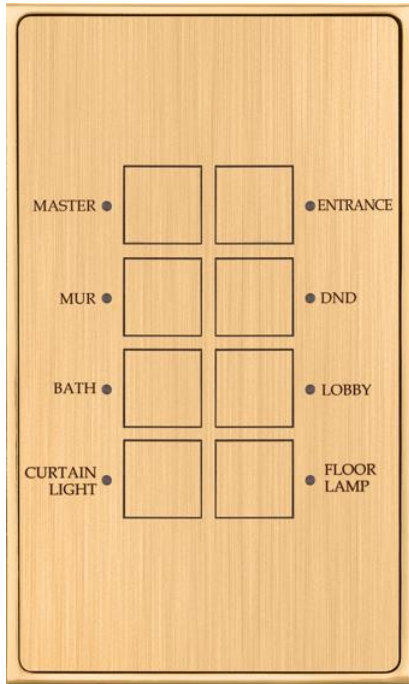

METAL COLLECTION

***Bedside panels - left & right side:**

USB A/C + Multi standard socket + French power socket + 6-button Keypad (lights & drapes & curtains)

Experience luxury with every tap!

Stylish keypads to complement your style and space!

ROUND BUTTONS

ZMBG1801

ZMBG1804

ZMBG1802

ZMBG1803

ZMBG1804M

ROUND BUTTONS

ZMBG1803N

SQUARE BUTTON

ZMBGQ1908V

ZMBGQ1902

ZMBGQ1904

ZMBGQ1904H

ZMBGP2001

ZMBGP2002

ZMBGP2003