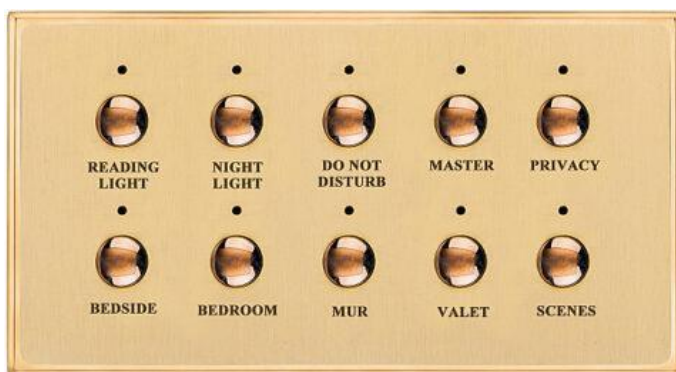

ZMBG18010N