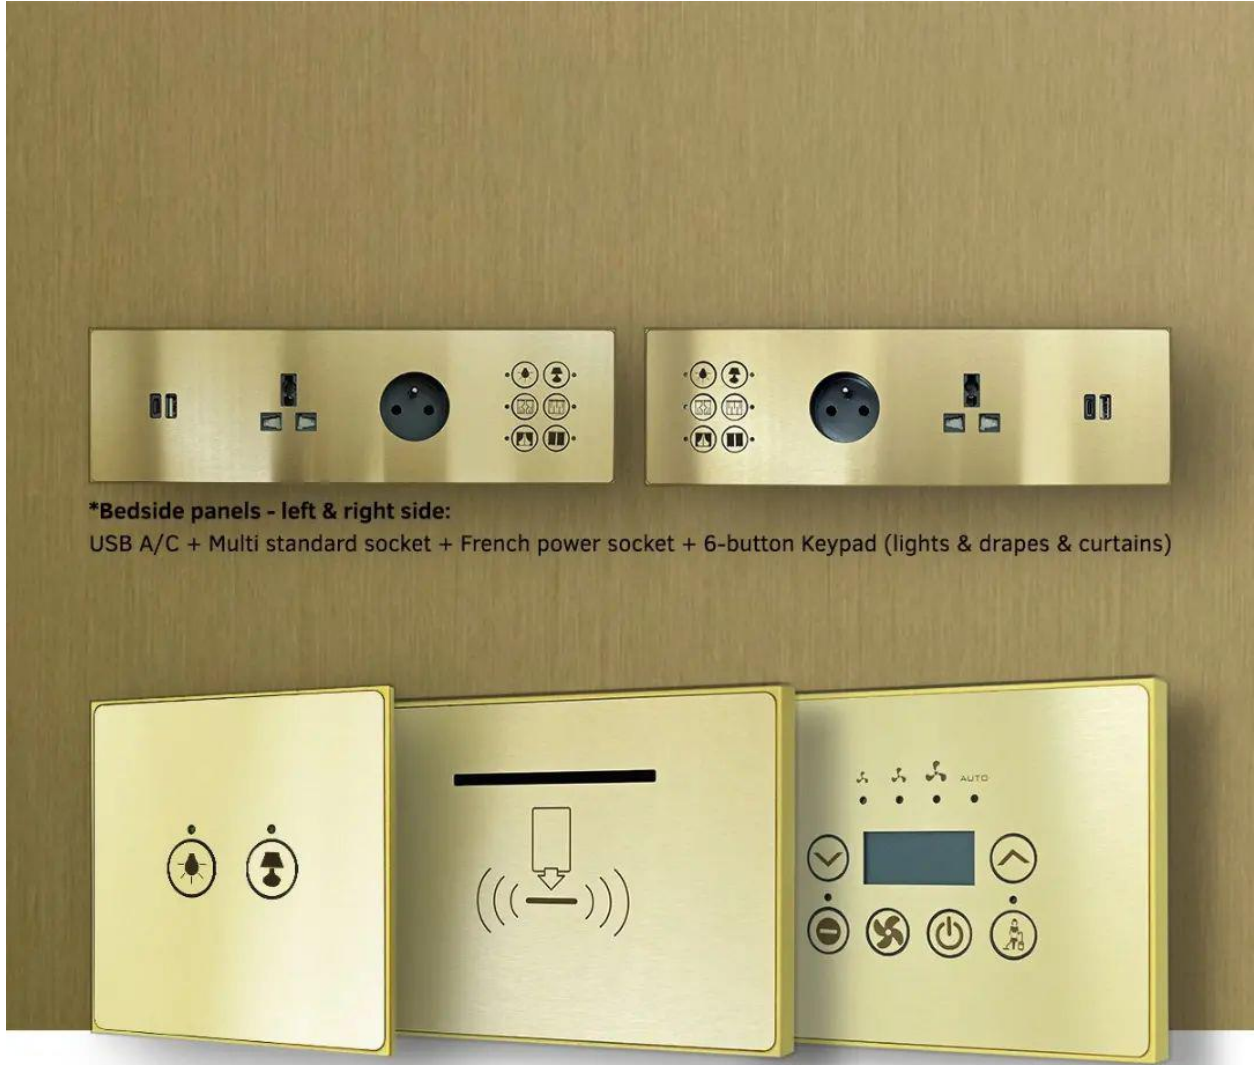

METAL COLLECTION

***Bedside panels - left & right side:**

USB A/C + Multi standard socket + French power socket + 6-button Keypad (lights & drapes & curtains)

Experience luxury with every tap!

Stylish keypads to complement your style and space!