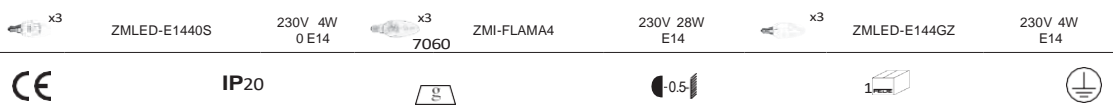

ACCESSORIES