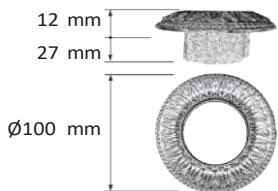

FINISHES

ACCESSORIES

ZMLED-GU537OR
ZMLED-GU537AL

230V 7W
288

ZMLED-GU105

230V 5.5W

ZMLED-GU535OR
ZMLED-GU535AL

230V 5W

IP20

Ø 70 mm

0.5°

1