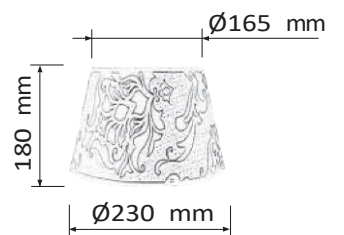

TEXTILE LAMPSHADES

DIMENSIONS