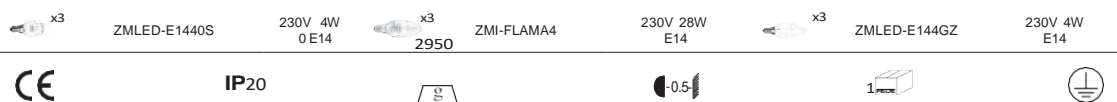

ACCESSORIES

FINISHES

ACCESSORIES

FINISHES

ACCESSORIES

FINISHES

ACCESSORIES

x3 ZMLED-E1440S 230V 4W 0 E14 x3 ZMI-FLAMA4 230V 28W E14 x3 ZMLED-E144GZ 230V 4W E14