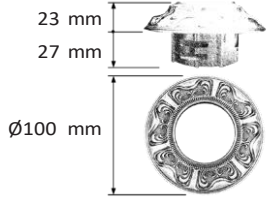

FINISHES

ACCESSORIES

FINISHES

ACCESSORIES