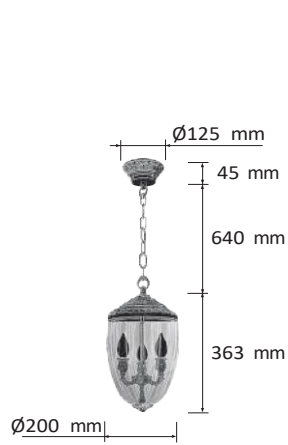

ACCESSORIES

FINISHES

ACCESSORIES

FINISHES

ACCESSORIES

FINISHES

ACCESSORIES

x3 ZMLED-E1440S 230V 4W 0 E14 x3 ZMI-FLAMA4 230V 28W E14 x3 ZMLED-E144GZ 230V 4W E14