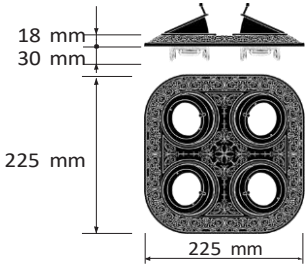

FINISHES

ACCESSORIES

x4 ZMLED-GU535OR
ZMLED-GU535AL

2152 230V 5W

IP20

195 X 195

0.5

45°

355°

1