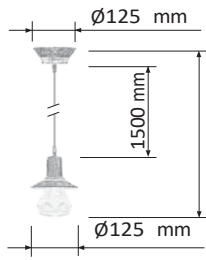

ZM1053RCB

ZM1053ROB

ZM1053ROP

ZM1053RPB

 ZMLED-E2712PAR30 230V 9.5W E27      

FINISHES

ZM1070

ZM1069SCB