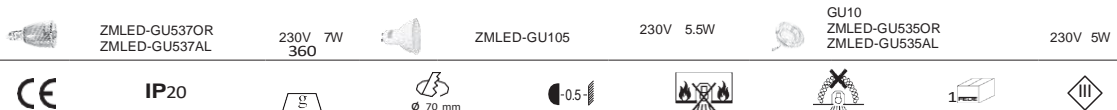

ACCESSORIES