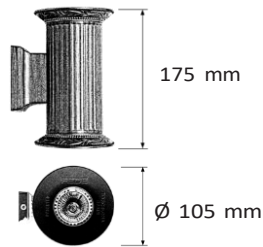

These models can also be supplied with protection degree IP54 for outdoor installation

FINISHES

ZMLED-GU105

230V 5.5W
GU10

ZMI-GU105 0

230V 50W
GU10

IP20

26.96

0.5

110°

355°

1