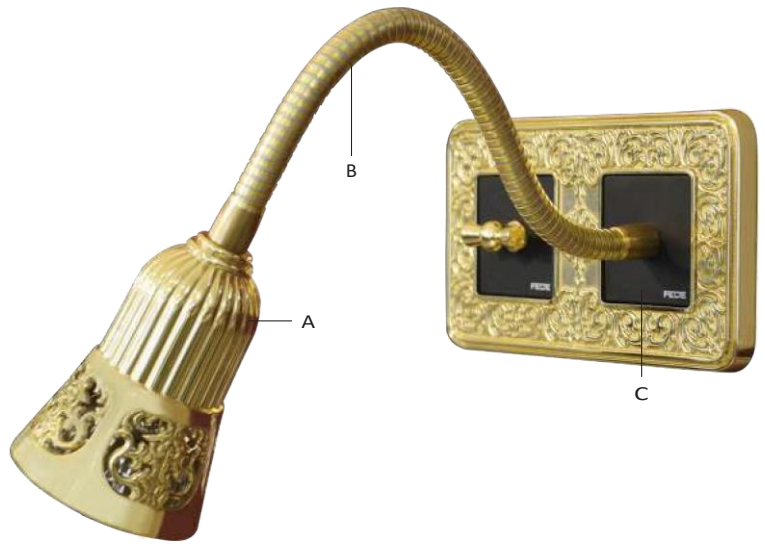

ZM 03110-M + ZM02310OB + ZM01372OB = ZM1196OBOBP-M

FINISHES

A	BLACK (BK) BRIGHT GOLD (OB) BRIGHT CHROME (CB)	B	BRIGHT GOLD (OB) BRIGHT CHROME (CB)	C	WHITE (P) BEIGE (P-A) BLACK (P-M)

Special colors on request.