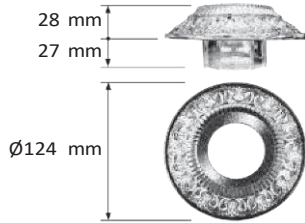

FINISHES

ACCESSORIES

ZMLED-GU537OR
ZMLED-GU537AL

230V 7W
586

ZMLED-GU105

230V 5.5W

ZMLED-GU535OR
ZMLED-GU535AL

230V 5W

IP44

Ø 70 mm

0.5

FINISHES

TRANSPARENT
CLASS

ACCESSORIES
АУқсқарАқс
ACCESORIOS

ZMLED-GU537OR
ZMLED-GU537AL

230V 7W

ZMLED-GU105

230V 5.5W

ZMLED-GU535OR
ZMLED-GU535AL

230V 5W

IP44

Ø 70 mm

0.5