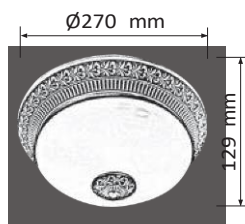

FINISHES

WITHOUT LED
INCORPORATED

x2

ZMLED-E2740S

230V 4W

x2

ZMI - E2742 E27

230V 40W
E27

IP20

890

0.5%

1

FINISHES

x2

ZMLED-E2740S

230V 4W
E27

x2

ZMI - E2742

230V 40W
E27

IP20

915

0.5%

1