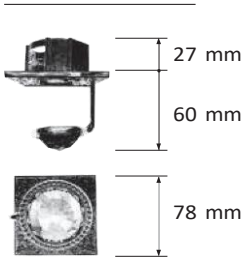

230V 5W

IP20

Ø 70 mm

MADE WITH SWAROVSKI® ELEMENTS

FINISHES

ZM1033CLCB

ZM1033CLOB

ZM1033CLOP