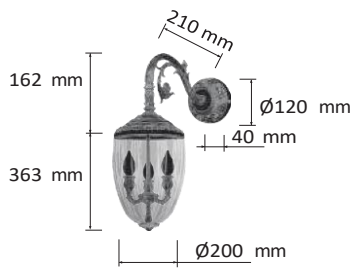

ACCESSORIES

x3 ZMLED-E1440S   230V 4W 0 E14   x3 ZMI-FLAMA4   230V 28W E14   x3 ZMLED-E144GZ   230V 4W E14

CE   IP20