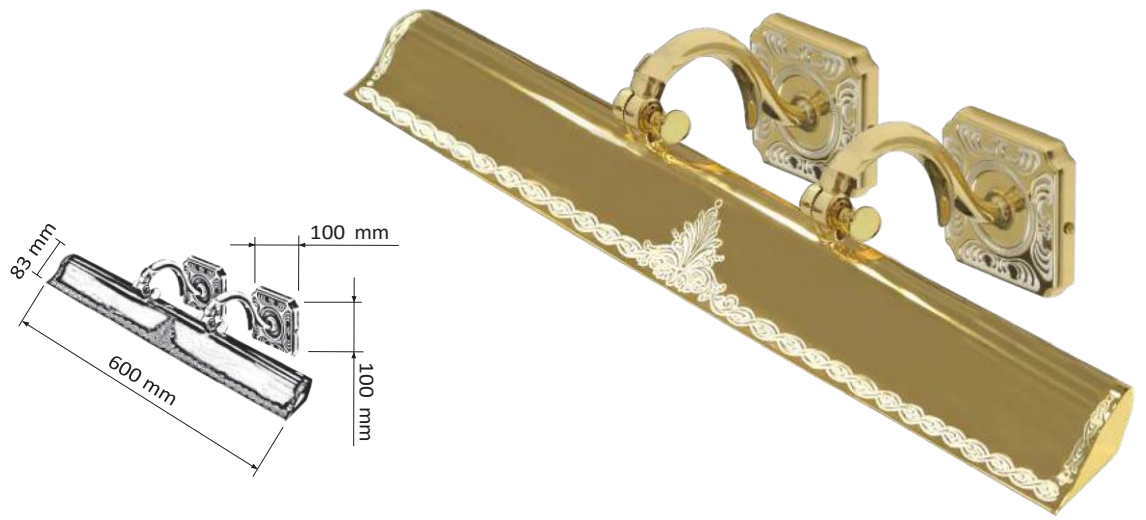

FINISHES

ACCESSORIES

FINISHES

ACCESSORIES