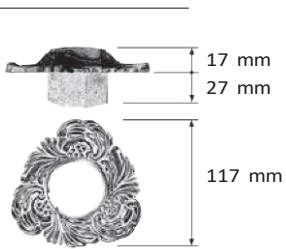

230V 7W
365

ZMLED-GU105

230V 5.5W

ZMLED-GU535OR
ZMLED-GU535AL

230V 5W

IP20

ø 70 mm

FINISHES