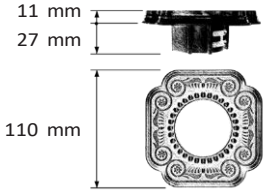

FINISHES

ACCESSORIES

ZMLED-GU537OR
ZMLED-GU537AL

230V 7W
365

ZMLED-GU105

230V 5.5W

ZMLED-GU535OR
ZMLED-GU535AL

230V 5W

IP20

ø 70 mm

FINISHES

ACCESSORIES

ZMLED-GU537OR
ZMLED-GU537AL

230V 7W

ZMLED-GU105

230V 5.5W

ZMLED-GU535OR
ZMLED-GU535AL

230V 5W

IP20

390

ø 70 mm