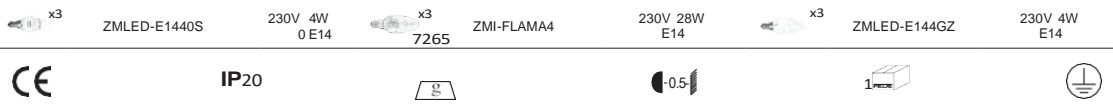

230V 28W
E14

x3

ZMLED-E144GZ

230V 4W
E14

IP20

FINISHES

ACCESSORIES

FINISHES