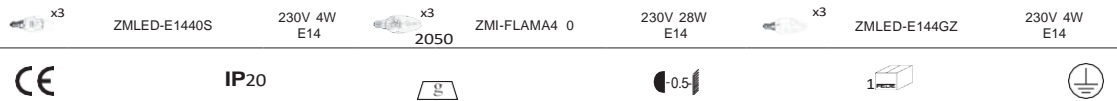

ACCESSORIES

FINISHES

ACCESSORIES

FINISHES

ACCESSORIES

FINISHES

ACCESSORIES

x3 ZMLED-E1440S 230V 4W 0 E14 x3 ZMI-FLAMA4 230V 28W E14 x3 ZMLED-E144GZ 230V 4W E14