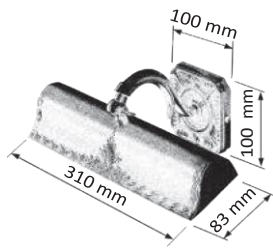

FINISHES

ACCESSORIES

ZMLED-E1440S

230V 4W
0 E14

ZMI-FLAMA4

230V 28W
E14

ZMLED-E144GZ

230V 4W
E14

IP20

FINISHES

ACCESSORIES

ZMLED-E1440S

230V 4W
0 E14 1290

ZMI-FLAMA4

230V 28W
E14

ZMLED-E144GZ

230V 4W
E14

IP20