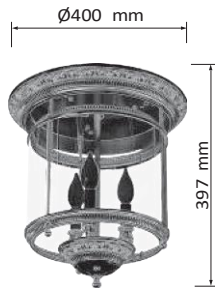

230V 28W
E14

x3

ZMLED-E144GZ

230V 4W
E14

IP20

FINISHES

ACCESSORIES

FINISHES