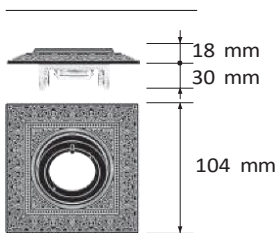

FINISHES

ACCESSORIES

ZMLED-GU537OR
ZMLED-GU537AL

230V 7W
460

ZMLED-GU105

230V 5.5W

ZMLED-GU535OR
ZMLED-GU535AL

230V 5W

IP20

Ø 70 mm

0.5°

FINISHES

ACCESSORIES

ZMI-GU1050

230V 50W
0 GU10

ZMI-GU535

12V 50W
GU5.3

IP20

Ø 70 mm

0.5°