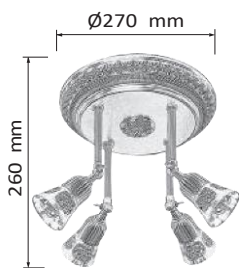

ZM1067FOB

ZM1067FOP

ZM1067FPB

ACCESSORIES

 x4	ZMLED-GU105	230V 5.5W GU10	2696		195 X 95
	IP20			 110°	 355°
				 1	

FINISHES

ZM1188SCB

ZM1188SOB