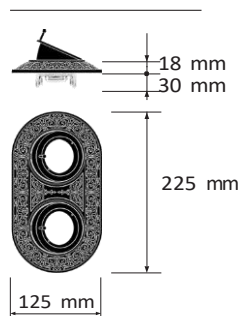

ACCESSORIES

ZMLED-GU535QR
ZMLED-GU535AL
230V 5W
Ø 95 mm

FINISHES

ACCESSORIES

x2 ZMLED-GU535O R
ZMLED-GU535AL
230V 5W
1106