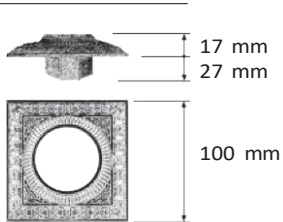

ACCESSORIES