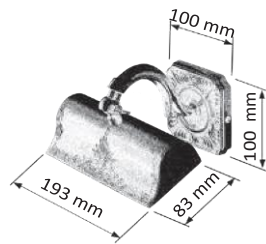

FINISHES

ZMLED-GU105

230V 5.5W
GU10

IP20

FINISHES

ACCESSORIES

ZMLED-E1440S

230V 4W
E14 988

ZMI-FLAMA4

230V 28W
E14

ZMLED-E144GZ

230V 4W
E14

IP20