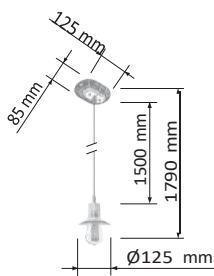

ZM1071SCB

ZM1071SOB

ZM1071SOP

ZM1071SPB

ZM1070

ZMLLED-G9EDI

90-230V 2.2W
G9

IP20