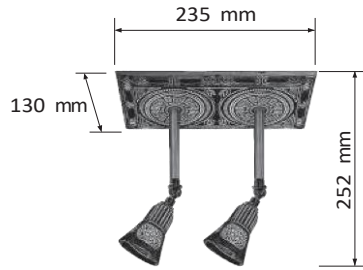

FINISHES

ACCESSORIES

x2

ZMLED-GU105

230V 5.5W
0 GU10

x2

ZMI-GU105

230V 50W
GU10

IP20

1810

195 X 95

0.5

110°

355°

1

FINISHES

ACCESSORIES

ZMLED-GU105

230V 5.5W
0 GU10

ZMI-GU105

230V 50W
GU10

IP20

810

Ø 70 mm

0.5

110°

355°

1