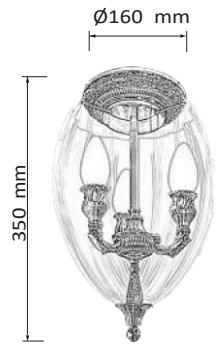

FINISHES

ACCESSORIES

FINISHES

ACCESSORIES