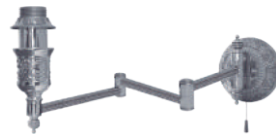

IP20

FINISHES

Equipped with cord switch

Equipped with toggle switch

ZM1135BBOB

ZM1135BCOB

ZM1135BSOB

ZM1135BBCB