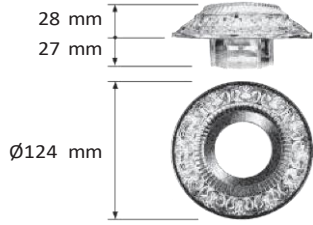

ZMLED-GU105

230V 5.5W

ZMLED-GU535OR
ZMLED-GU535AL

230V 5W

IP20

390

ø 70 mm

FINISHES