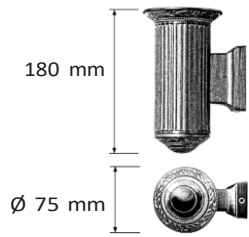

230V 50W
GU10

IP20

702
g

1 piece

These models can also be supplied with protection degree IP54 for outdoor installation

ZM1031RCB

ZM1031ROB

ZM1031ROP