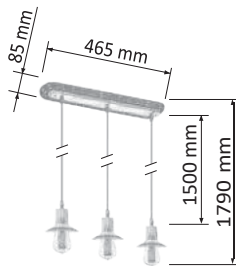

FINISHES

ZM1070

x3

ZMLED-G9EDI

90-230V 2.2W
G9

IP20

2926

FINISHES

x3

ZMRETRO-E2740

230V 40W
E27

IP20

2158