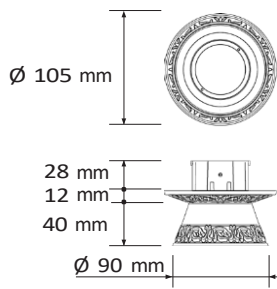

FINISHES

ACCESSORIES

ZMLED-GU537OR
ZMLED-GU537AL

230V 7W
460

ZMLED-GU105

230V 5.5W

ZMLED-GU535OR
ZMLED-GU535AL

230V 5W

IP20

Ø 70 mm

0.5°