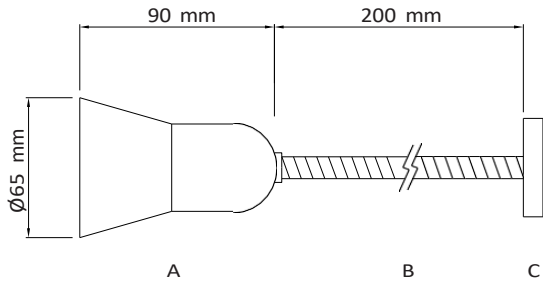

ZM 03110-M + ZM02310OB + ZM01372OB = ZM1196OBOBP-M

FINISHES

A	BLACK (BK) BRIGHT GOLD (OB) BRIGHT CHROME (CB)	B	BRIGHT GOLD (OB) BRIGHT CHROME (CB)	C	WHITE (P) BEIGE (P-A) BLACK (P-M)

Special colors on request.