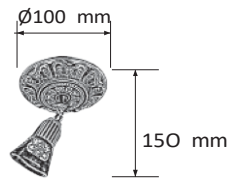

FINISHES

ZM1062FOP

ZM1062FPB

ACCESSORIES

FINISHES

ACCESSORIES