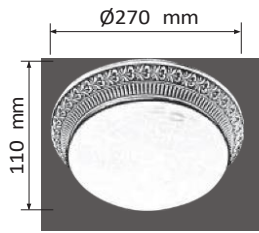

FINISHES

WITHOUT LED
INCORPORATED

x2

ZMLED-E2740S

230V 4W

x2

ZMI - E2742 E27

230V 40W
E27

IP20

890

0.5%

1

FINISHES

x2

ZMLED-E2740S

230V 4W
E27

x2

ZMI - E2742

230V 40W
E27

IP20

915

0.5%

1