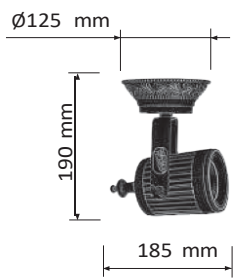

FINISHES

ZMLED-GU105
230V 5.5W GU10
ZMI-GU1050
230V 50W GU10
CE
IP20
1450 lm
0.5°
240°
355°
1