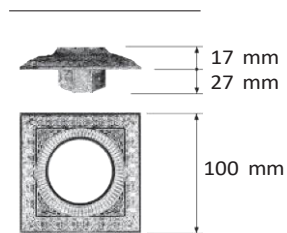

FINISHES

ACCESSORIES

ZMLED-GU537OR
ZMLED-GU537AL

230V 7W
350

ZMLED-GU105

230V 5.5W

ZMLED-GU535OR
ZMLED-GU535AL

230V 5W

IP20

FINISHES

ACCESSORIES

ZMLED-GU537OR
ZMLED-GU537AL

230V 7W
310

ZMLED-GU105

230V 5.5W

ZMLED-GU535OR
ZMLED-GU535AL

230V 5W

IP20