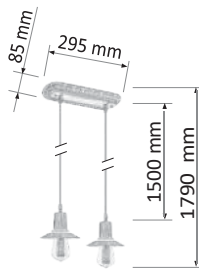

ZMLED-G9EDI

90-230V 2.2W
G9

IP20

2302

1 piece

FINISHES

ZM1074SCB

ZM1074SOB