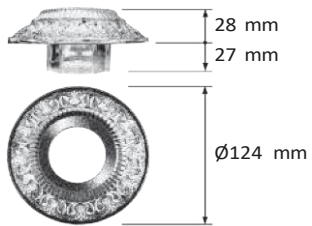

ACCESSORIES

ZMLED-GU535OR
ZMLED-GU535AL 496 230V 5W

IP20