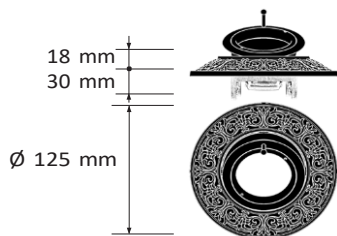

Ø 70 mm

0.5°

FINISHES

ZM1102SCB

ZM1102SOB

ZM1102SOP

ZM1102SPB

ZM-01TOOL