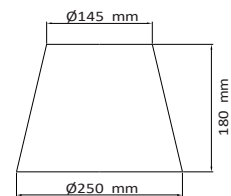

FINISHES

TABLE LAMP

BEDSIDE LAMP

DIMENSIONS

ZM1129