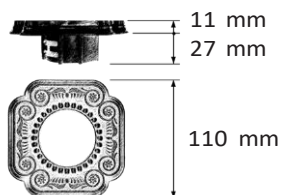

ACCESSORIES